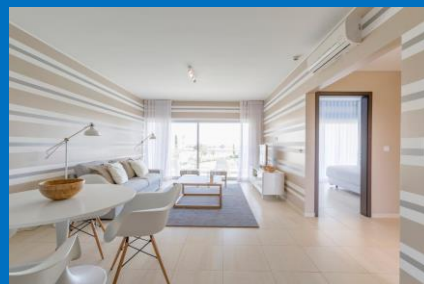

### **PARQUE MOURABEL APARTMENT**

1 BED ROOM SUPERIOR -**75€**

2 BED ROOMS SUPERIOR -**85 €**

1 BED ROOM STANDART -**65 €**

2 BED ROOMS STANDART -**75 €**

STUDIO STANDART -**55 €**

[www.parquemourabel.com](http://www.parquemourabel.com)